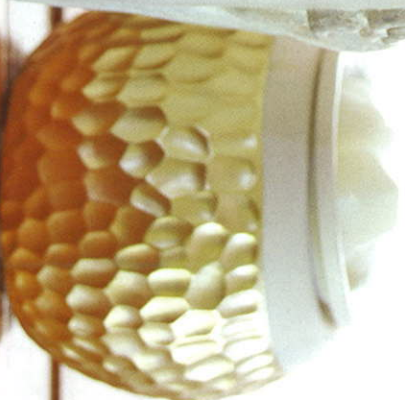

BE MODERN

UNDERSTATED AND MINIMALIST OR GLISTENING AND LUXURIOUS. URBAN CONCRETE OR REFINED METALLICS. CONTEMPORARY STYLE IS DEFINED BY WHAT SPEAKS TO YOU. LET YOUR DALLIANCE WITH DESIGN BEGIN.

Edge **[G]**
\$46 AUD/\$55 NZD
15 cm tall

Urban Luster **[H]**
\$54 AUD/\$64 NZD
15 cm tall

Finch **[G]**
\$46 AUD/\$55 NZD
13 cm tall

Amethyst **[G]**
\$46 AUD/\$55 NZD
15 cm tall

Flare
\$46 AUD/\$55 NZD
15 cm tall

SCENT SUGGESTIONS

NEW CASHMERE PEAR
BUSINESS CASUAL
WHITE TEA & CACTUS

NEW TAHITIAN BLACK ORCHID
COCONUT LEMONGRASS

NEW Fitzgerald **[H]** \$46 AUD/\$55 NZD

Bali **[H]** \$54 AUD/\$64 NZD

Goldsmith \$46 AUD/\$55 NZD