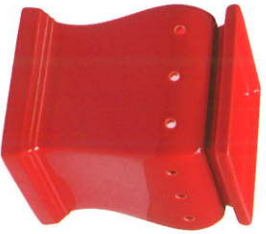

BE MODERN

UNDERSTATED AND MINIMALIST OR GLISTENING AND LUXURIOUS. URBAN CONCRETE OR REFINED METALLICS. CONTEMPORARY STYLE IS DEFINED BY WHAT SPEAKS TO YOU. LET YOUR DALLIANCE WITH DESIGN BEGIN.

Edge **[G]**
\$46 AUD/\$55 NZD
15 cm tall

Urban Luster **[H]**
\$54 AUD/\$64 NZD
15 cm tall

Finch **[G]**
\$46 AUD/\$55 NZD
13 cm tall

Amethyst **[G]**
\$46 AUD/\$55 NZD
15 cm tall

Flare
\$46 AUD/\$55 NZD
15 cm tall

SCENT SUGGESTIONS

NEW CASHMERE PEAR
BUSINESS CASUAL
WHITE TEA & CACTUS